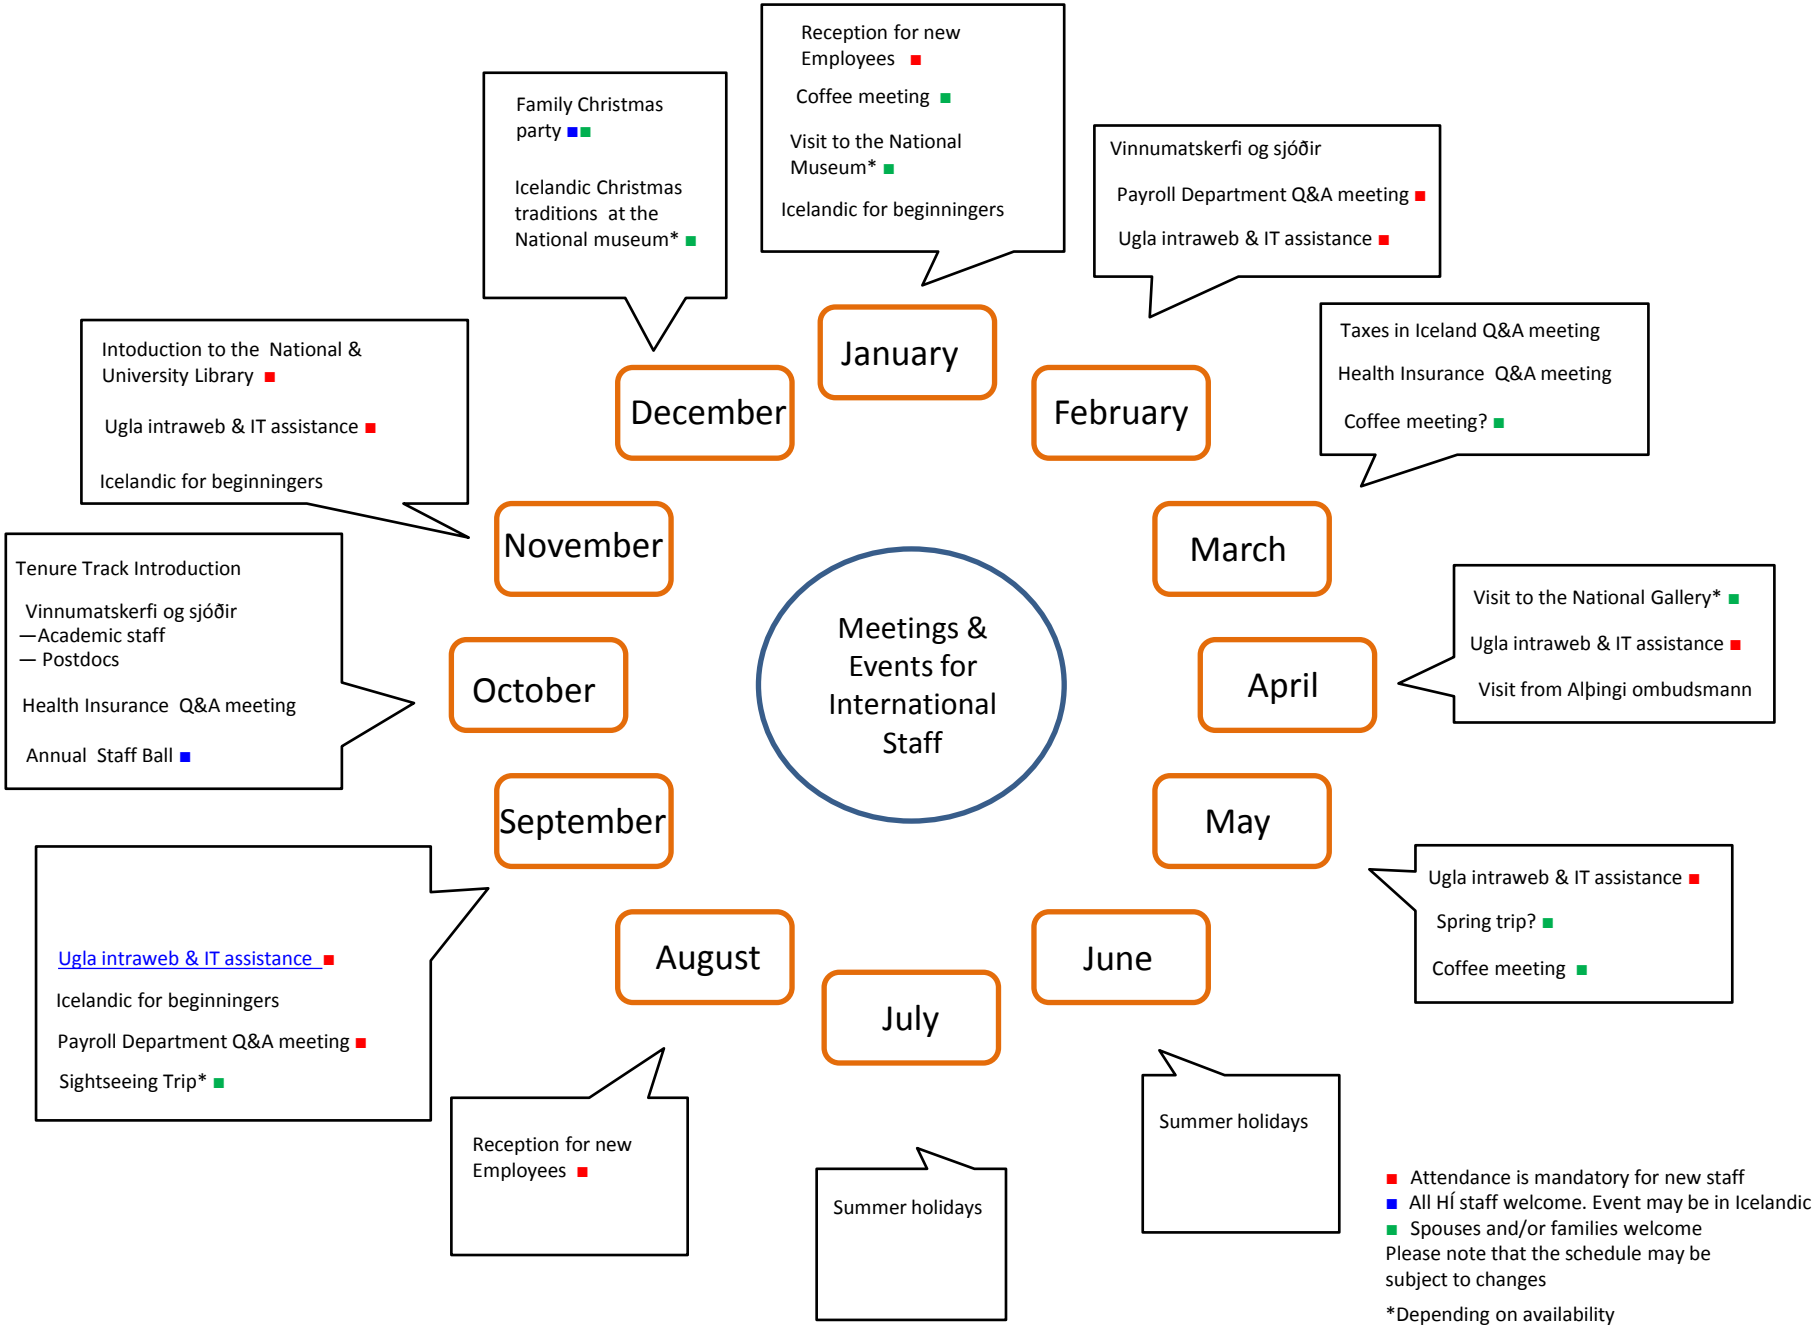

Meetings & Events for International Staff

- Attendance is mandatory for new staff
- All Hf staff welcome. Event may be in Icelandic
- Spouses and/or families welcome

Please note that the schedule may be subject to changes

*Depending on availability